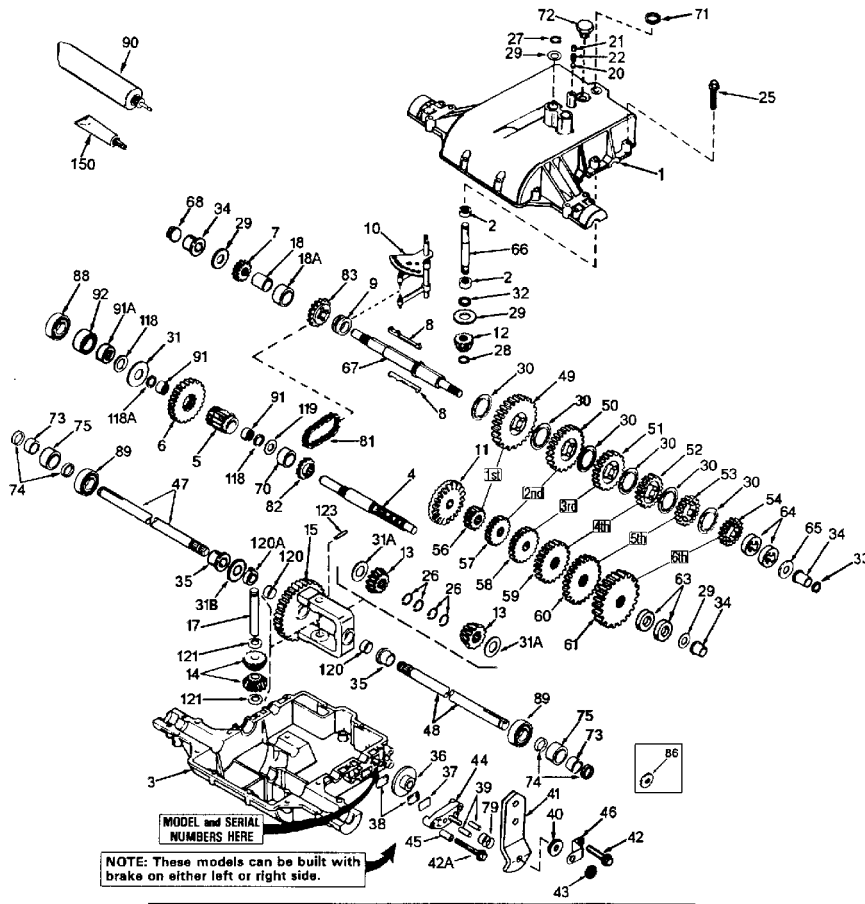

p800.2 800-846 / Transaxle

ILLUSTRATION SHOWS TYPICAL PARTS ONLY. ORDER BY PART NUMBER. PARTS NOT LISTED ARE SUPPLIED BY OEM.

47	48	47C	48C
47A	48A	47D	48D
47B	48B	47E	48E